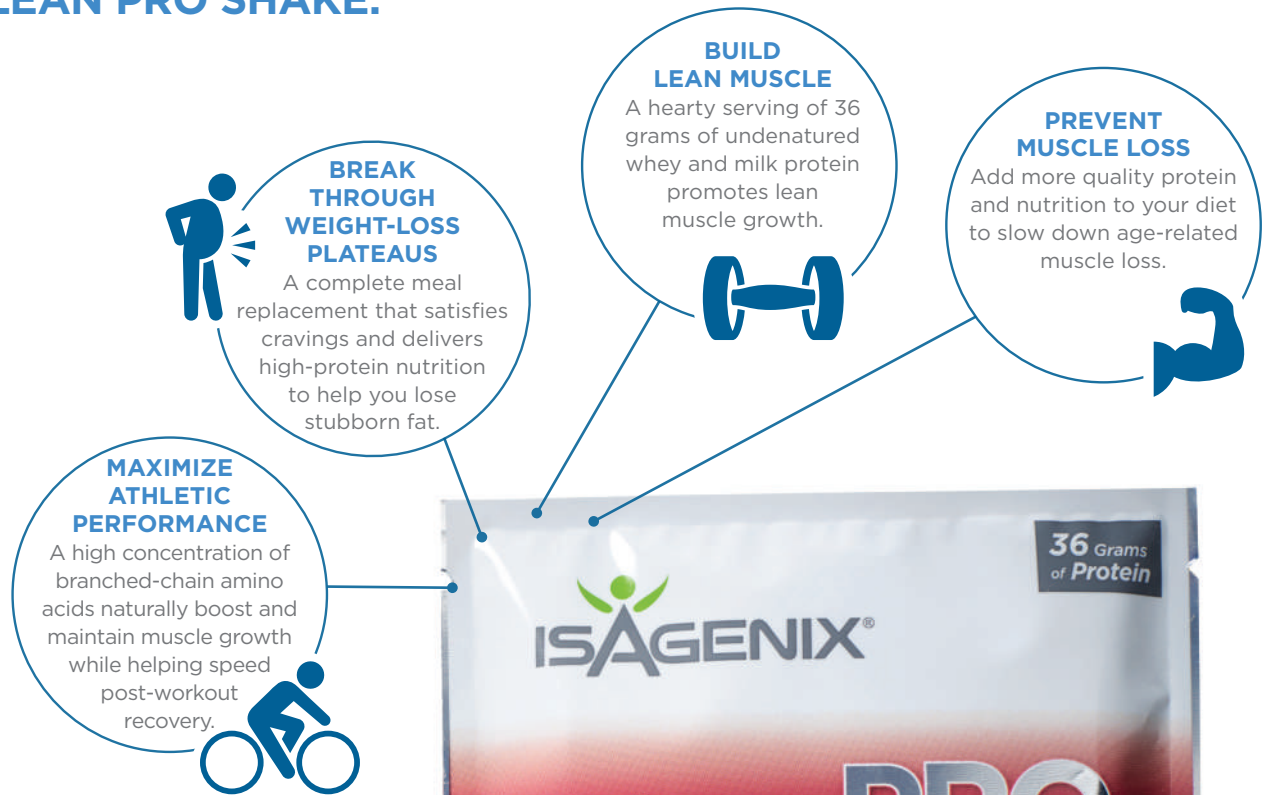

# LEANER FASTER. STRONGER LONGER.

ISALEAN® PRO SHAKE is a complete meal replacement with a hearty dose of **36** grams of protein.

## WHY YOU NEED ISALEAN PRO SHAKE:

## WHAT IS ISALEAN PRO SHAKE?

IsaLean PRO Shake is our highest protein-per-serving meal replacement that offers delicious, specialized nutrition that is perfect for maximum lean muscle building and boosting metabolism. Each serving contains 36 grams of protein, energy-fueling carbohydrates, good fats, and vitamins and minerals making it a delicious, protein-rich meal replacement with complete nutrition.

# HOW ISALEAN PRO SHAKE WORKS:

Lean muscle can help you achieve your health goals. Adults who want to build or maintain lean muscle need more quality protein throughout the day. Studies show that increased whey protein intake can help you stay full longer, boost muscle growth, and increase fat burning.