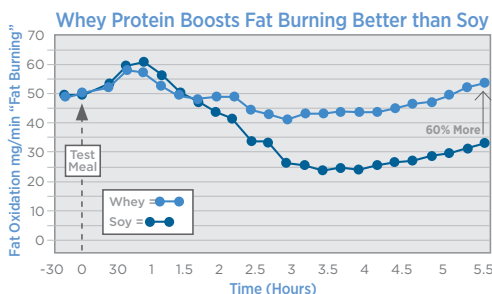

HOW ISALEAN PRO SHAKE WORKS:

Lean muscle can help you achieve your health goals. Adults who want to build or maintain lean muscle need more quality protein throughout the day. Studies show that increased whey protein intake can help you stay full longer, boost muscle growth, and increase fat burning.

DID YOU KNOW?

Whey protein is superior to soy protein for fat burning. IsaLean PRO Shake features Myo-IsaLean Pro Complex™, which contains quality undenatured whey protein and a high concentration of branched-chain amino acids.

Whey protein has been proven to consistently deliver the best results for fat oxidation (aka "fat burning"). Acheson et al. 2011.

Perfect For:

- Athletes, active people, and teens, ages 12+
- Adults looking to prevent age-related muscle loss
- Those who want to bust through weight-loss plateaus

SOY-FREE

GLUTEN-FREE

LOW-GLYCEMIC

Dairy protein sourced from "Cheerful Cows" not treated with hormones or routine antibiotics.

Available in boxes of 14-count packets

For more information, please contact your Isagenix Independent Associate:

Strawberry Cream